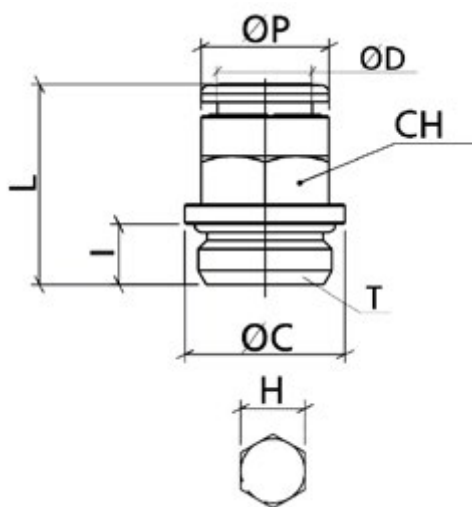

Data Sheet

Article number: 589OTRC08G03

Description: Metal Push-in fitting, straight, $\varnothing 8$ / G3/8", w. o-ring
Type: OTRC08G03, Nickel plated brass

Measures

= G3/8"	Weight = 20
= 20	
= 14	
= 7.5	
= 21.5	
= 14	
= 8	
= 6	